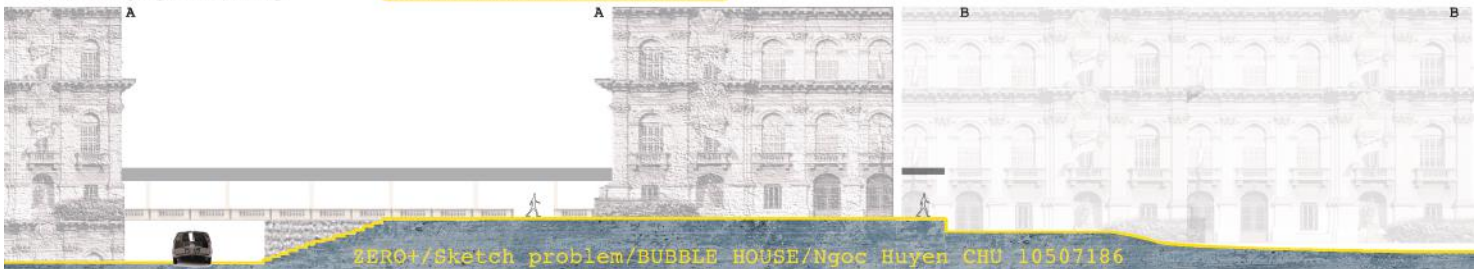

THE SITE

Bucky's house is located in a quiet location within the campus, which is the landscape garden, but almost no activities have taken place here. Selected locations situated far from vehicles routes, but it still has its own separately approach for automobiles. The idea of the project is to create a space combining relaxation and communicate including the home of Bucky and multifunction spaces serve the multifunction-needs for self-study or meeting and exchange between people and Bucky