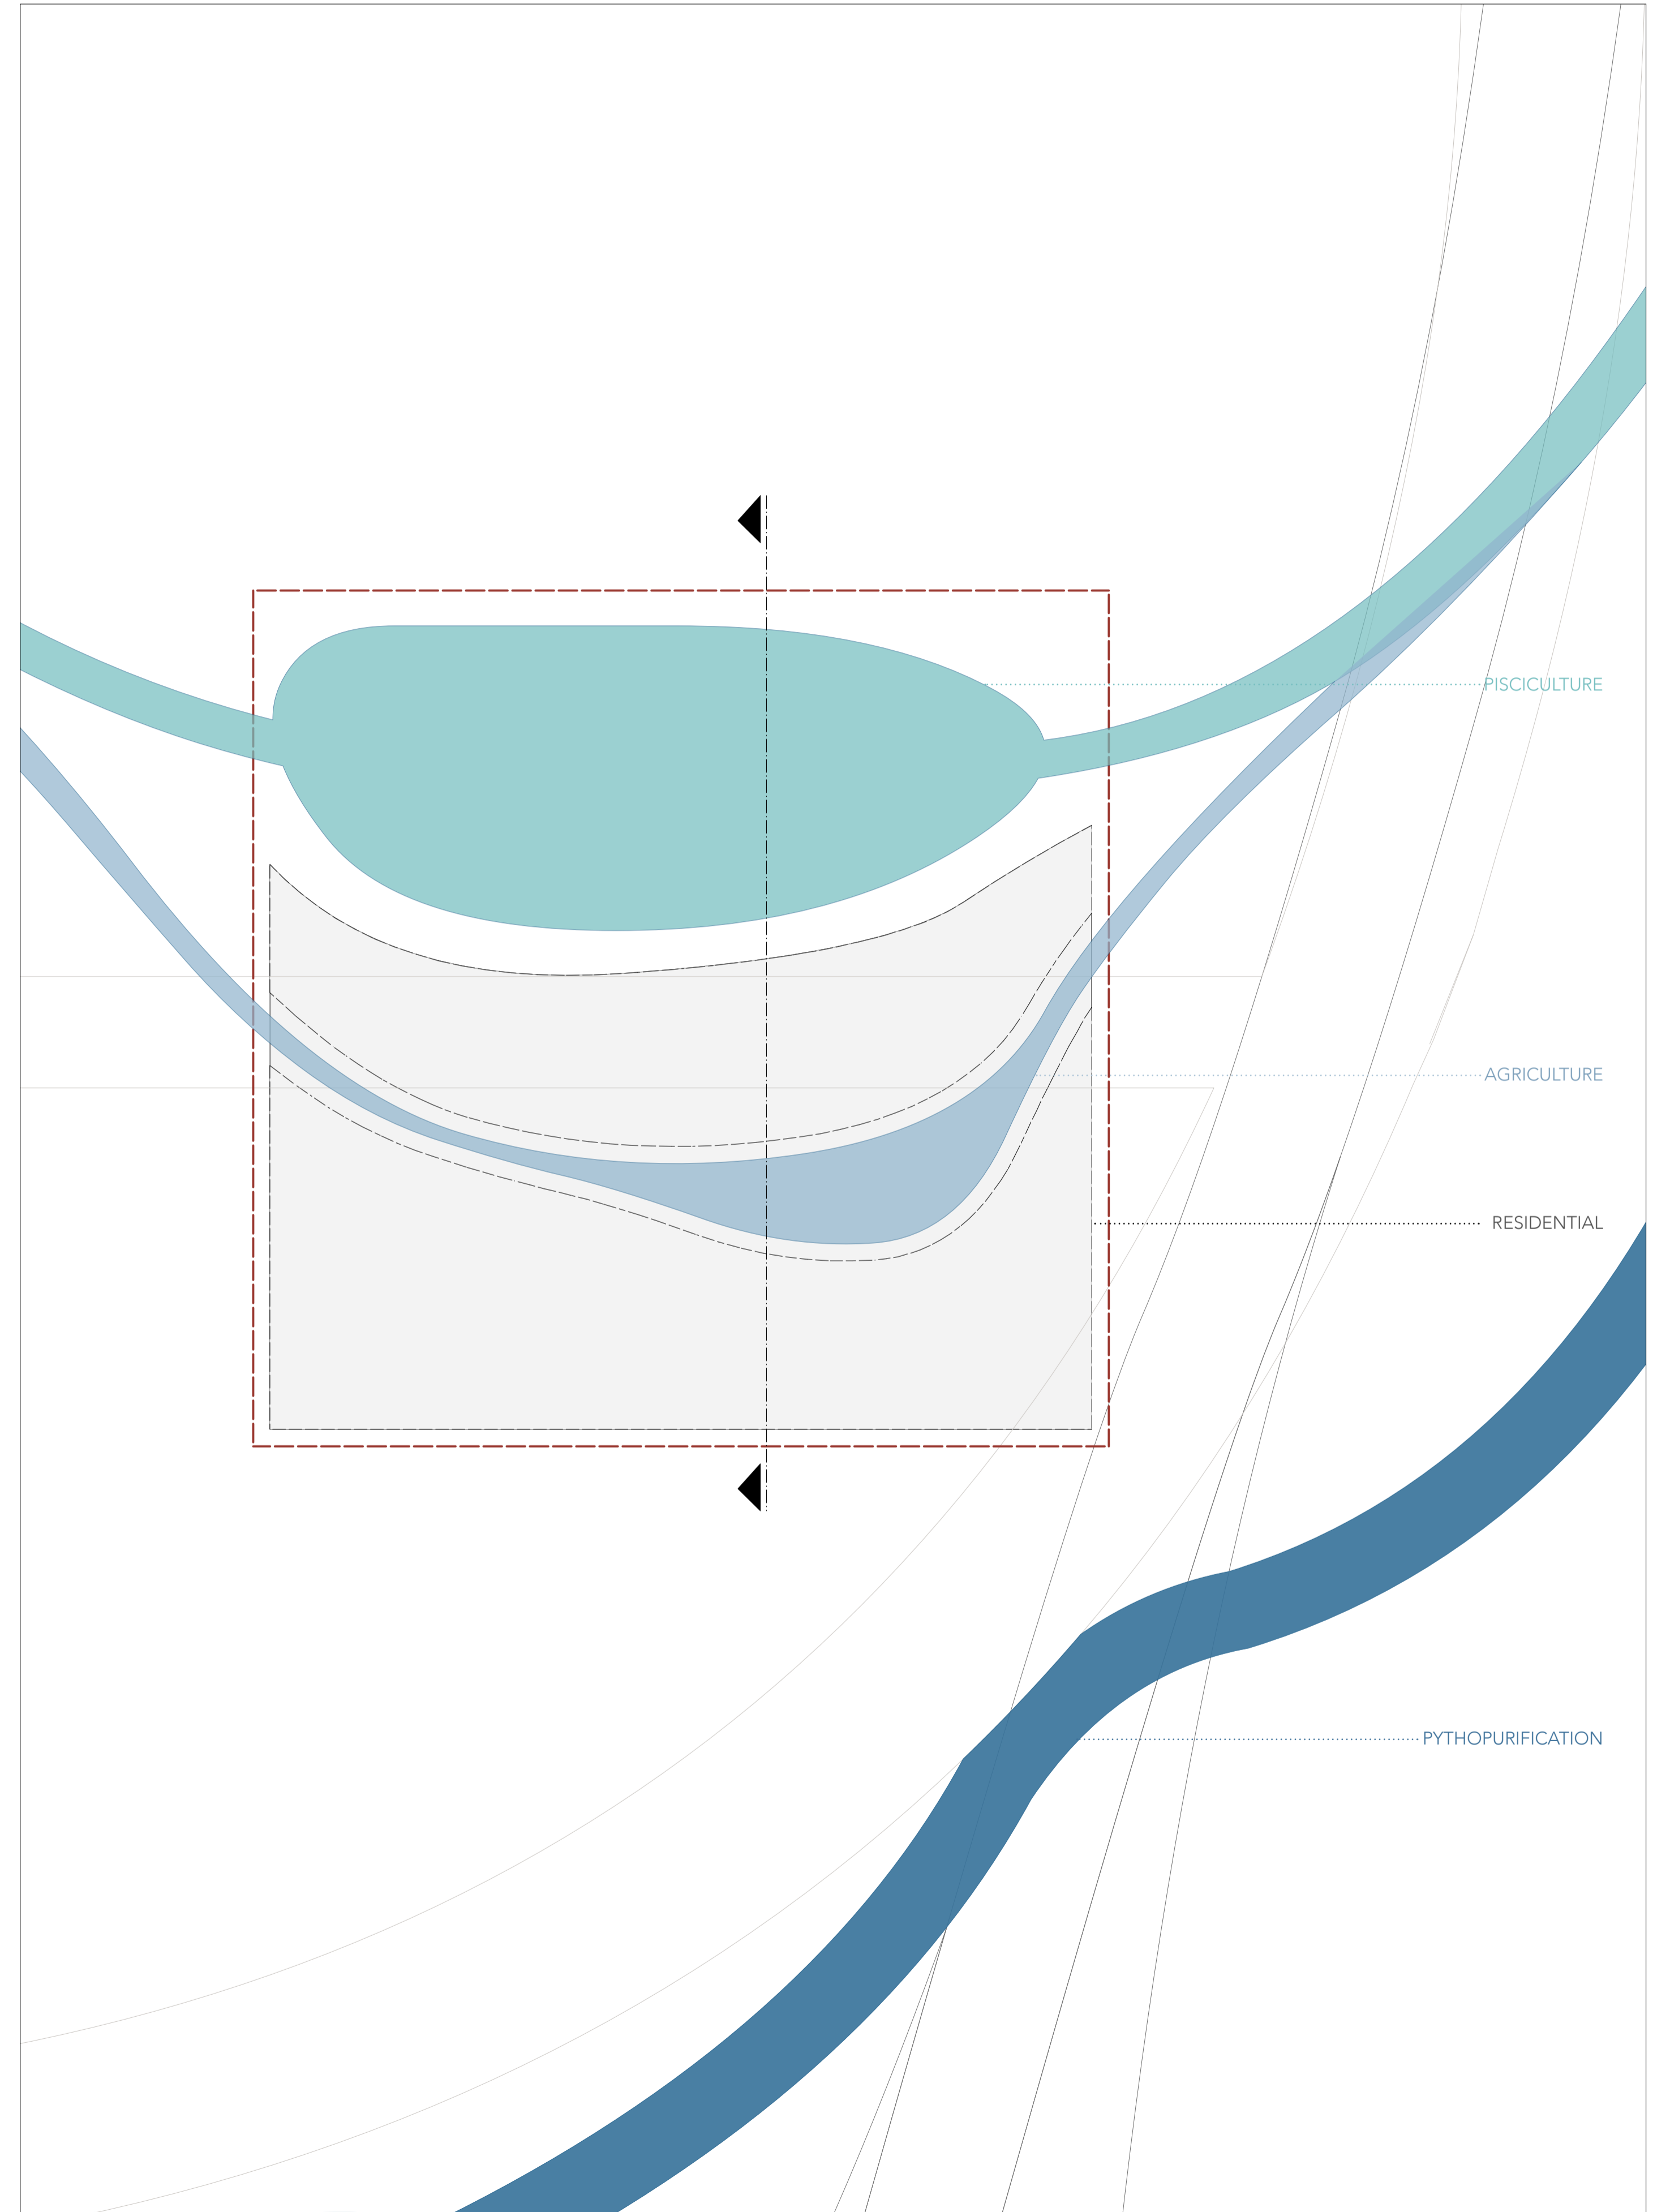

ORTICA SITE PLAN 1:5000

VEGETATION 1:5000

■ FIELDS / GRASS   ■ DRY LAND   ■ BUSHES   ■ TREES

ACCESSIBILITY 1:5000

■ NETWORK WITHIN SITE   ■ < 200M RADIUS - BUS, TRAM   ■ < 400M RADIUS - METRO

WATER - FLOODING 1:5000

■ LAMBRO RIVER   ■ LOW > HIGH RISK   ■ WATER CANALS

SITE PLAN 1:5000

SECTION 1:500

SITE PLAN 1:500

FLOATING FARMS AND PADICULTURE

MEDMERRY - UNITED KINGDOM

TECKOP - NETHERLANDS