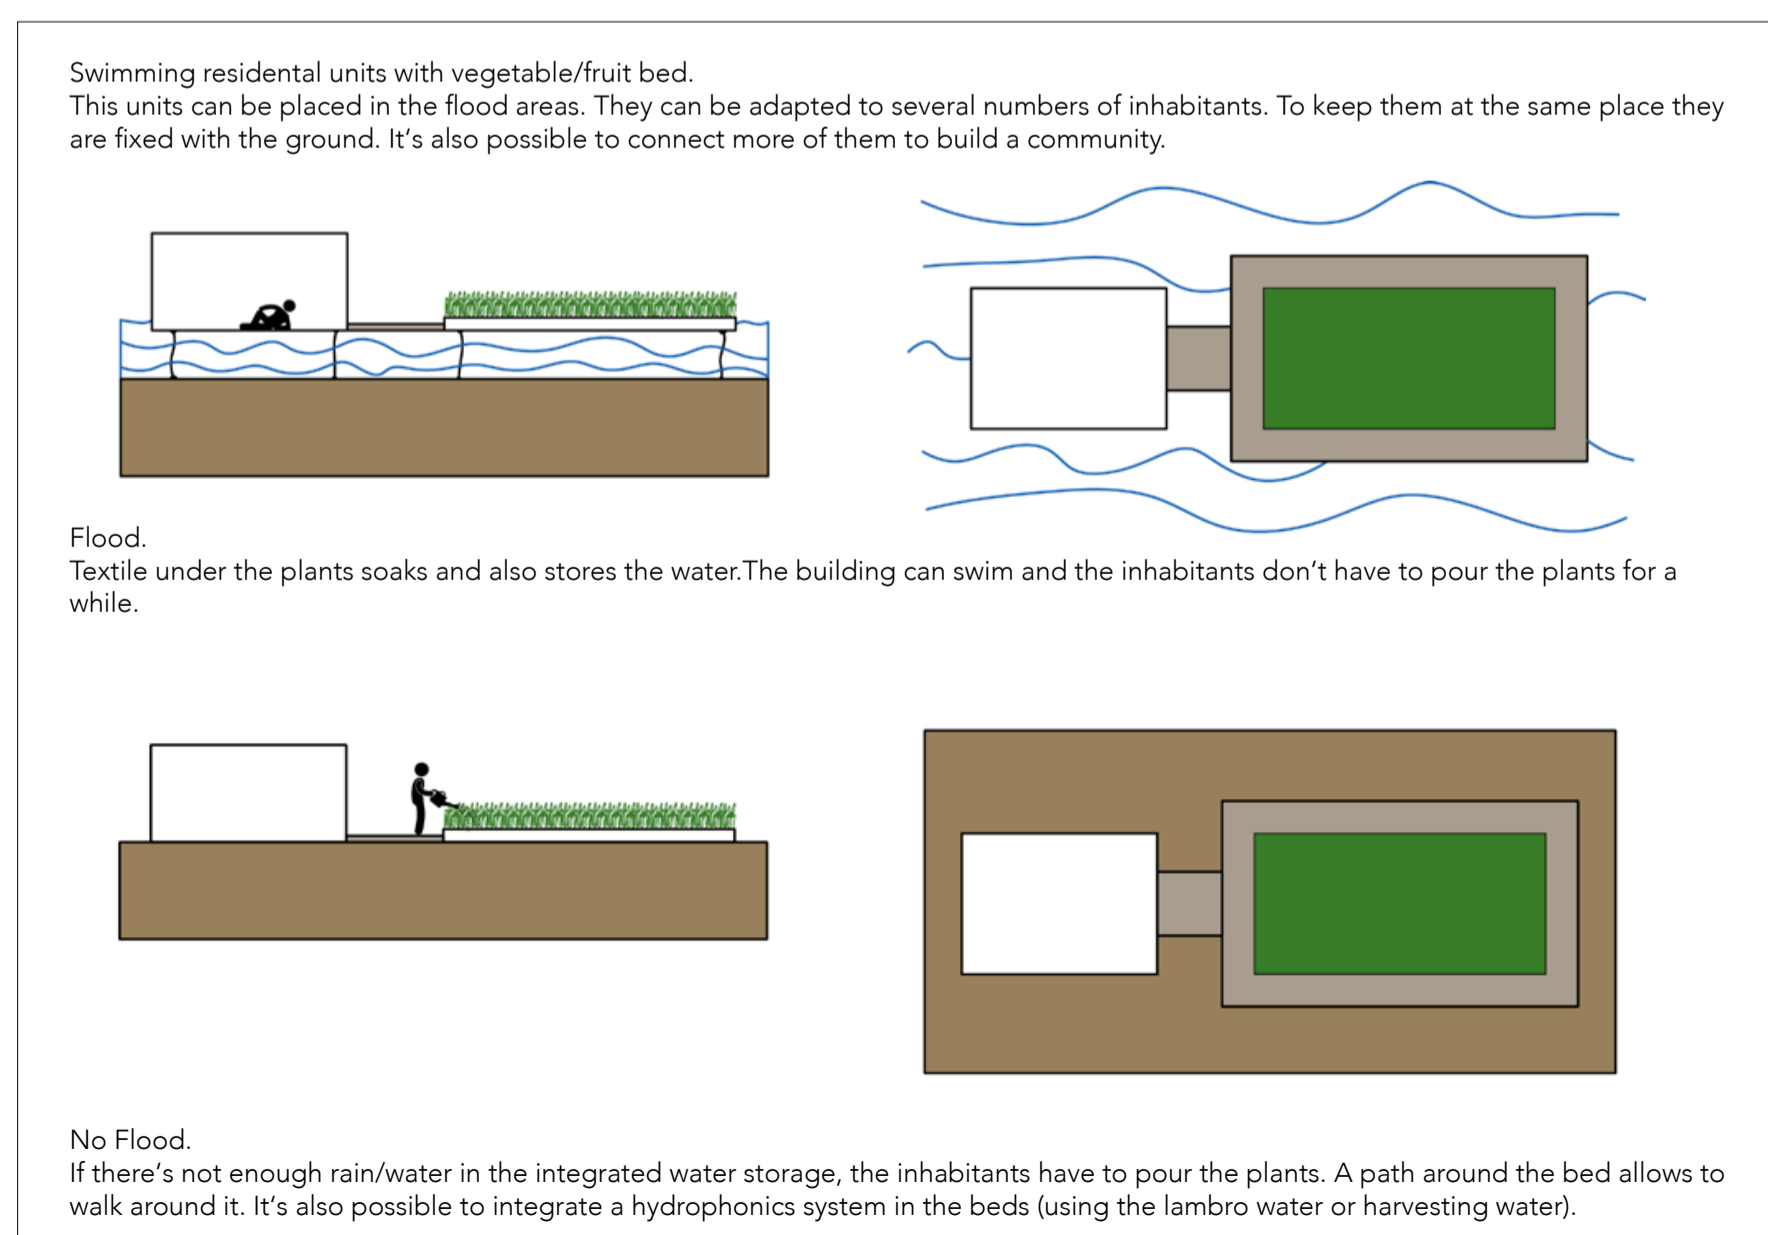

■ LAMBRO RIVER   ■ LOW > HIGH RISK   ■ WATER CANALS

SITE PLAN 1:5000

SECTION 1:500

SITE PLAN 1:500

FLOATING FARMS AND PADICULTURE

MEDMERRY - UNITED KINGDOM

TECKOP - NETHERLANDS