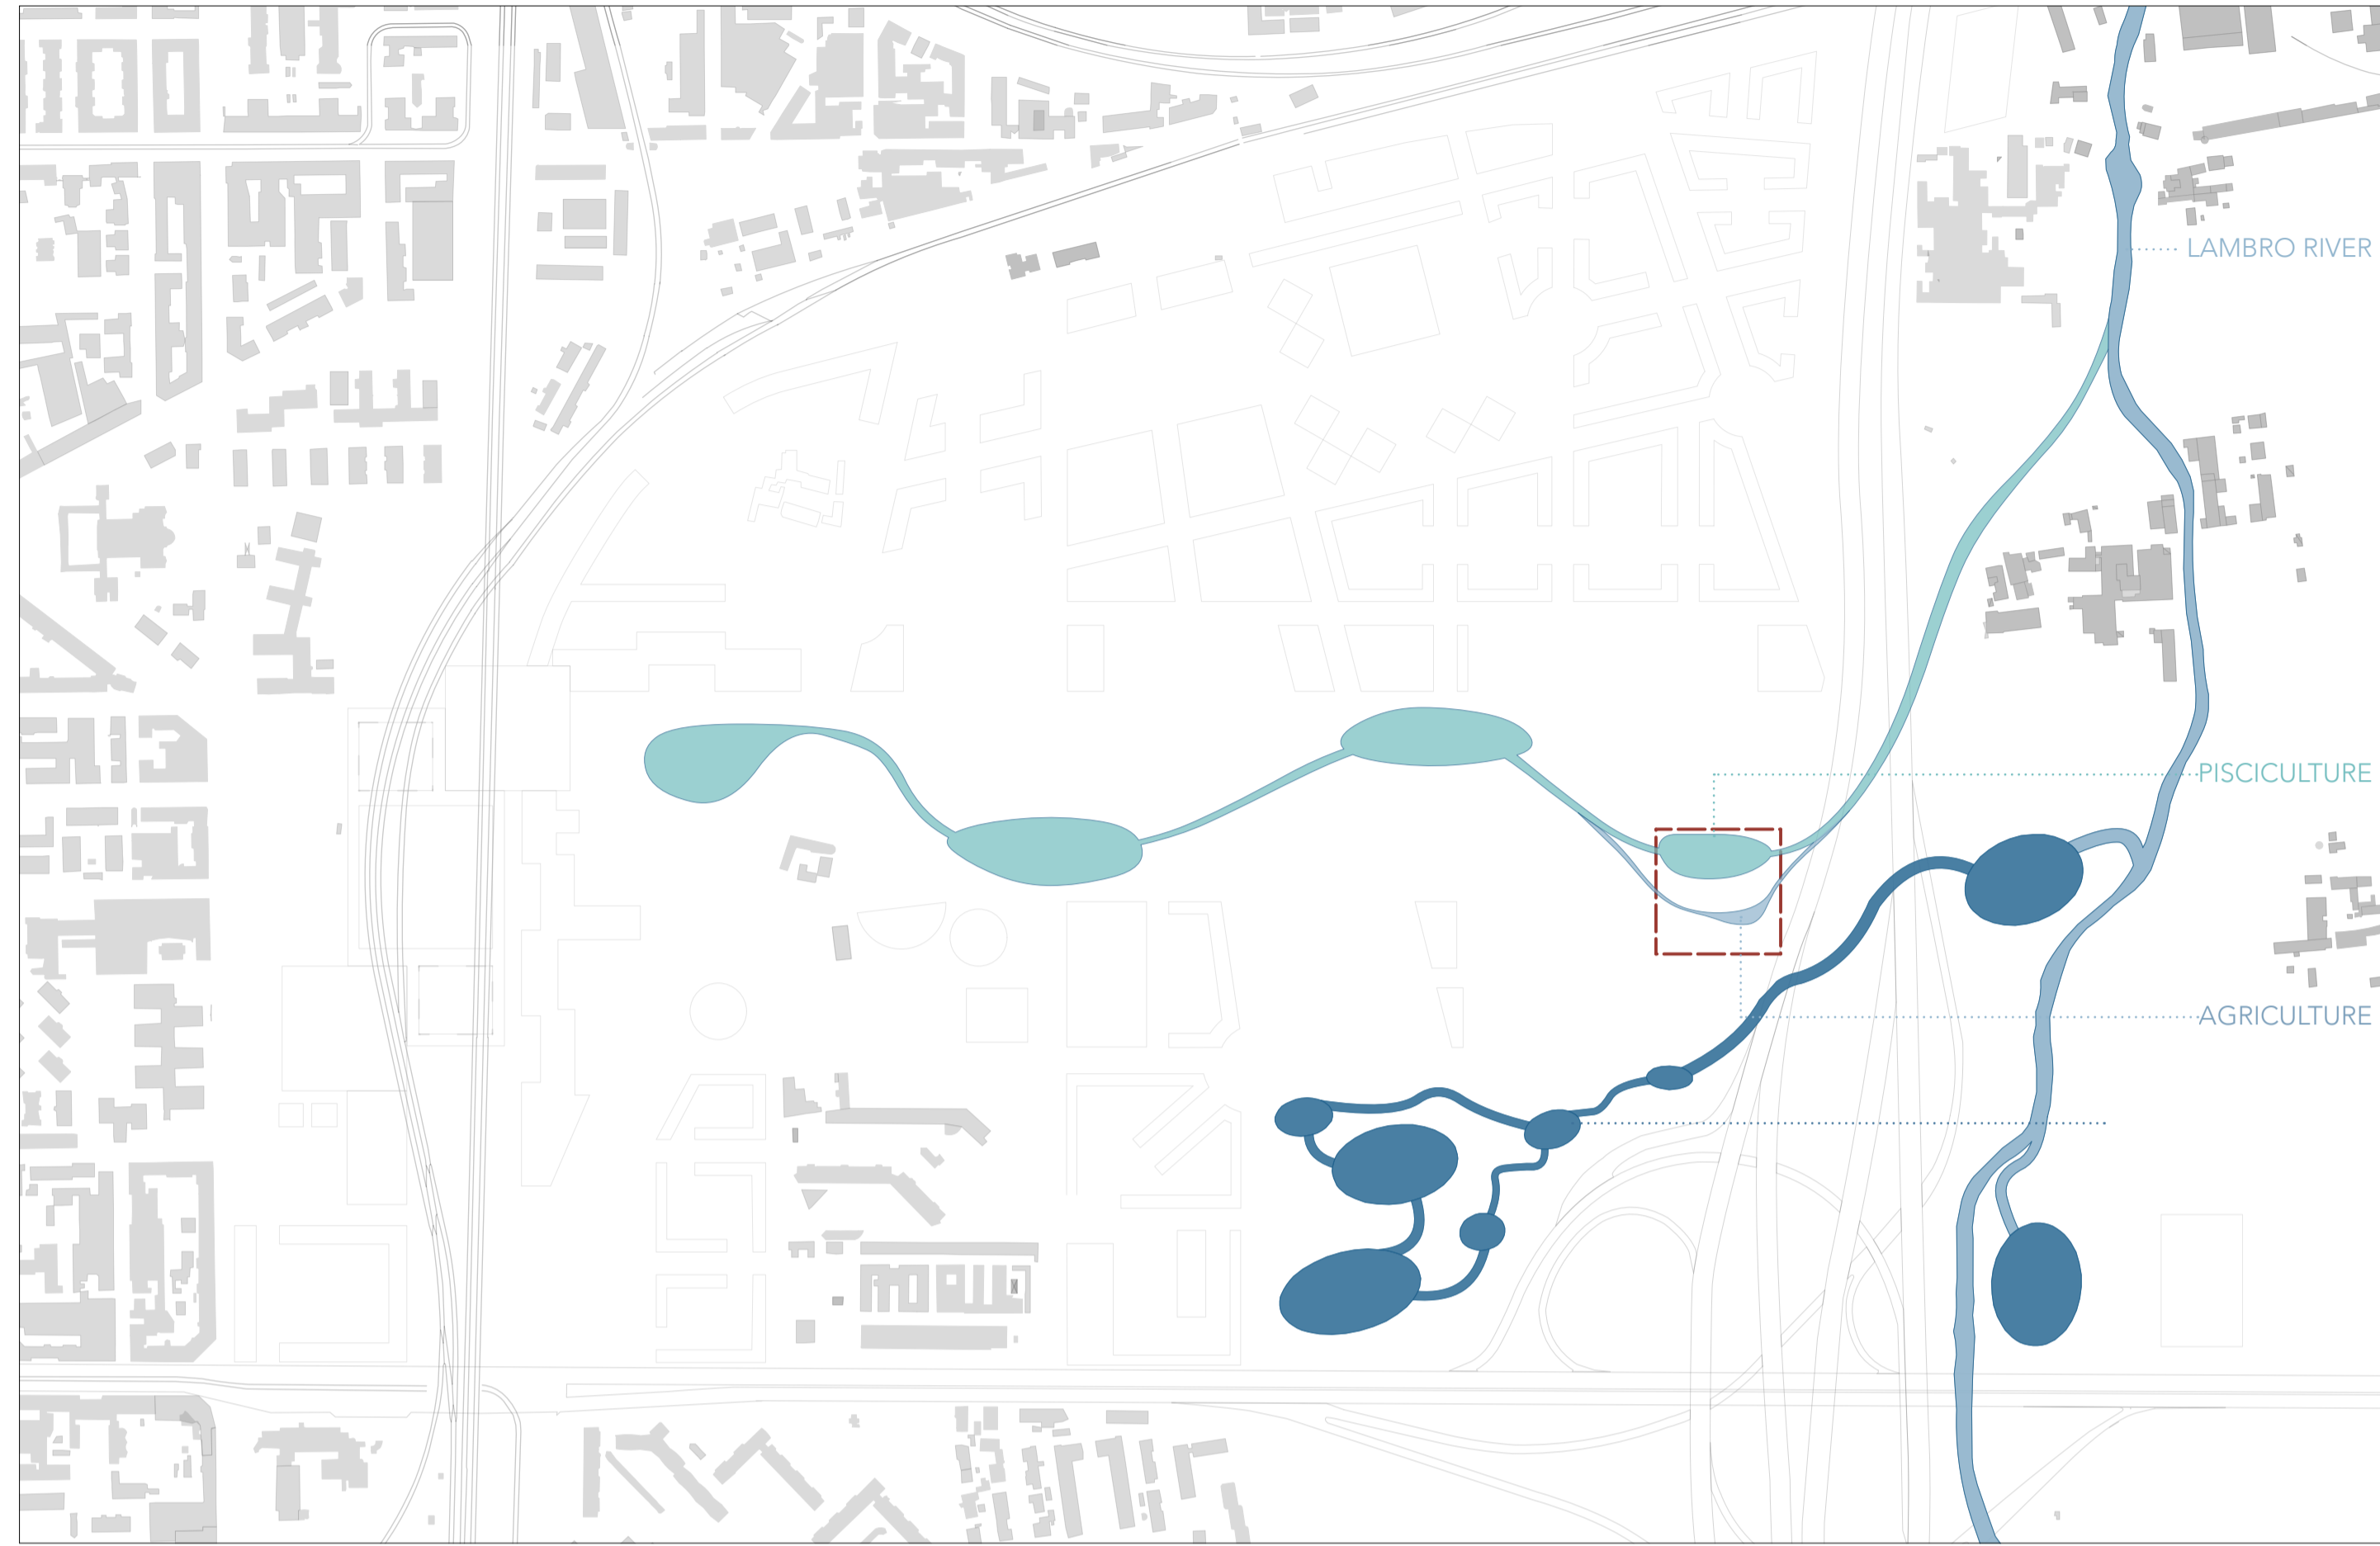

ORTICA SITE PLAN 1:5000

VEGETATION 1:5000

■ FIELDS / GRASS   ■ DRY LAND   ■ BUSHES   ■ TREES

ACCESSIBILITY 1:5000

■ NETWORK WITHIN SITE   ■ < 200M RADIUS - BUS, TRAM   ■ < 400M RADIUS - METRO

WATER - FLOODING 1:5000

■ LAMBRO RIVER   ■ LOW > HIGH RISK   ■ WATER CANALS

SITE PLAN 1:5000

SECTION 1:500

SITE PLAN 1:500

FLOATING FARMS AND PADICULTURE

MEDMERRY - UNITED KINGDOM

TECKOP - NETHERLANDS