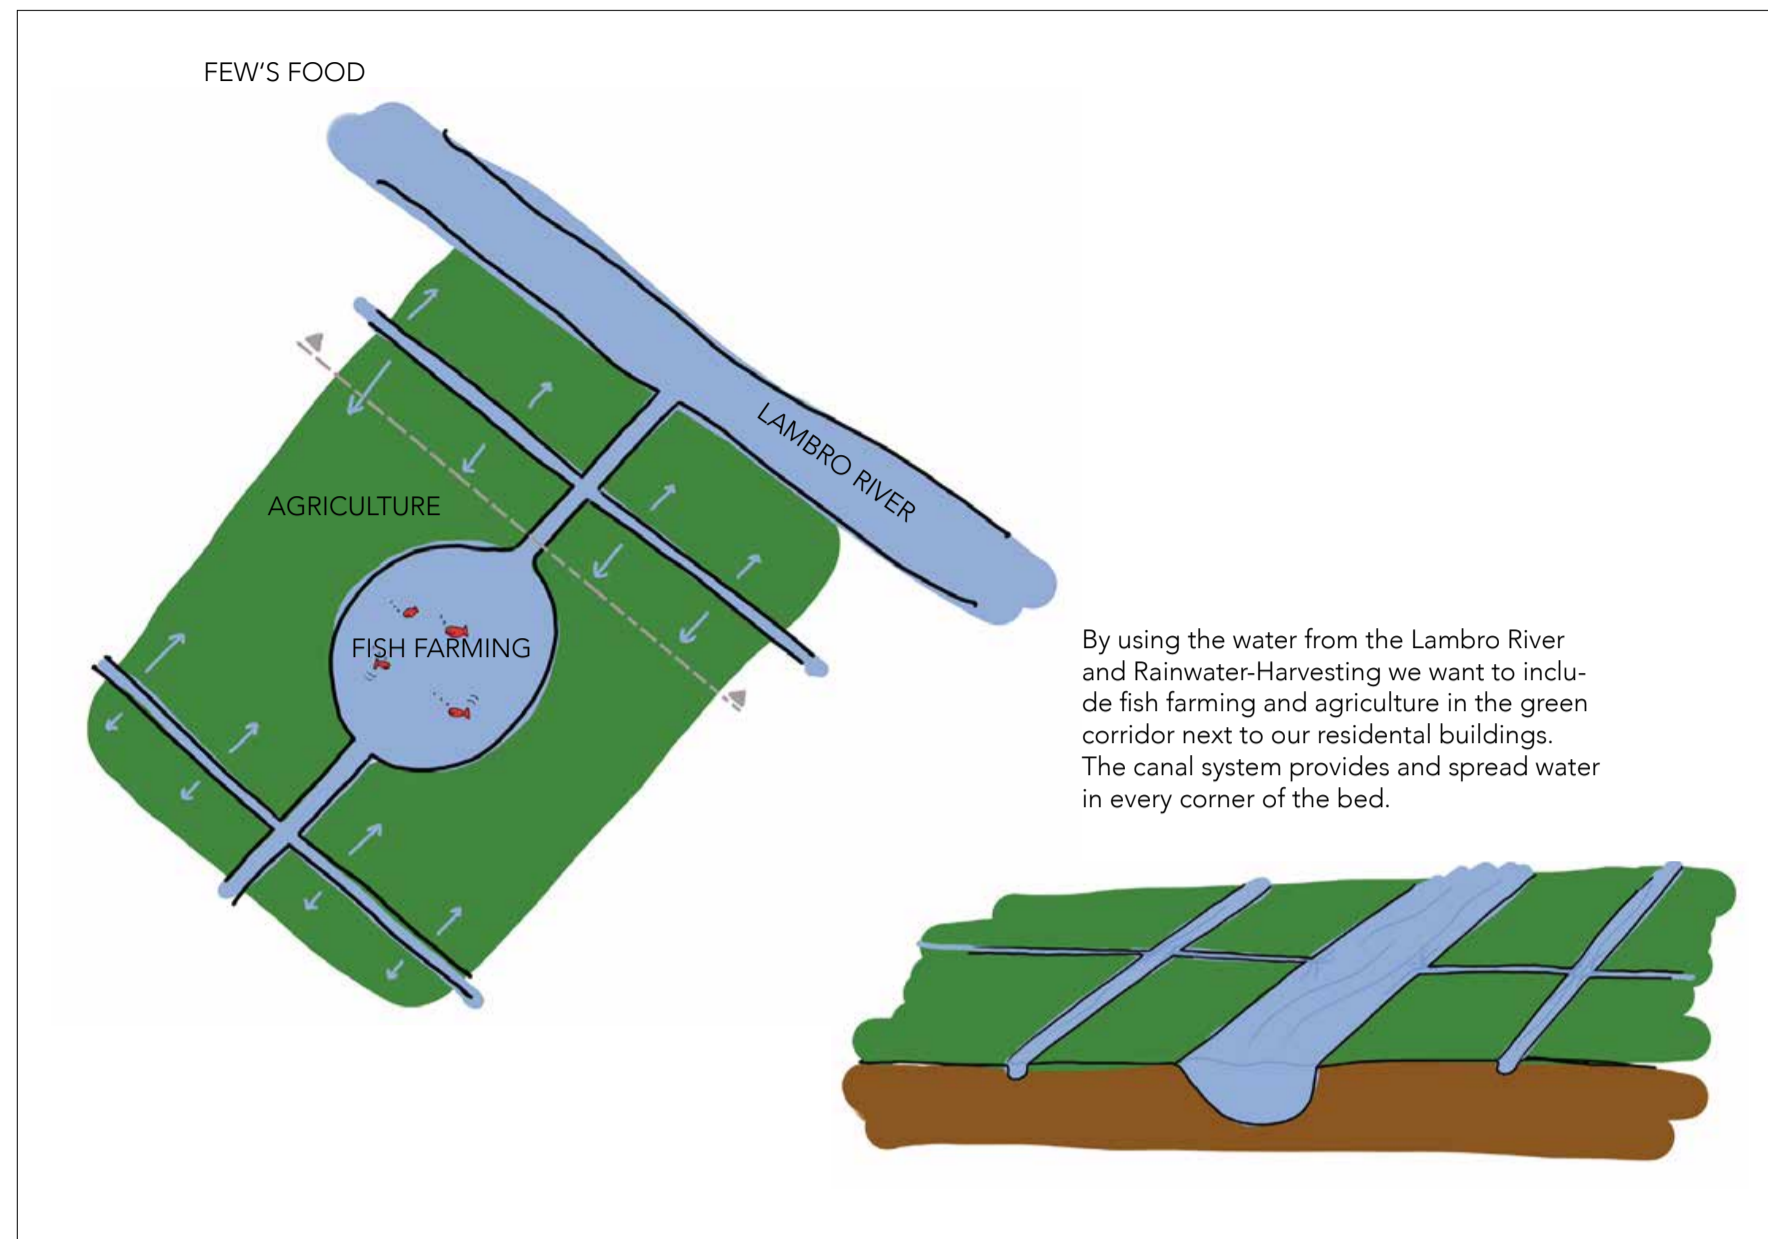

ORTICA SITE PLAN 1:5000

VEGETATION 1:5000

■ FIELDS / GRASS   ■ DRY LAND   ■ BUSHES   ■ TREES

ACCESSIBILITY 1:5000

■ NETWORK WITHIN SITE   ■ < 200M RADIUS - BUS, TRAM   ■ < 400M RADIUS - METRO

WATER - FLOODING 1:5000

■ LAMBRO RIVER   ■ LOW > HIGH RISK   ■ WATER CANALS

SITE PLAN 1:5000

SECTION 1:500

SITE PLAN 1:500

FLOATING FARMS AND PADICULTURE

MEDMERRY - UNITED KINGDOM

TECKOP - NETHERLANDS