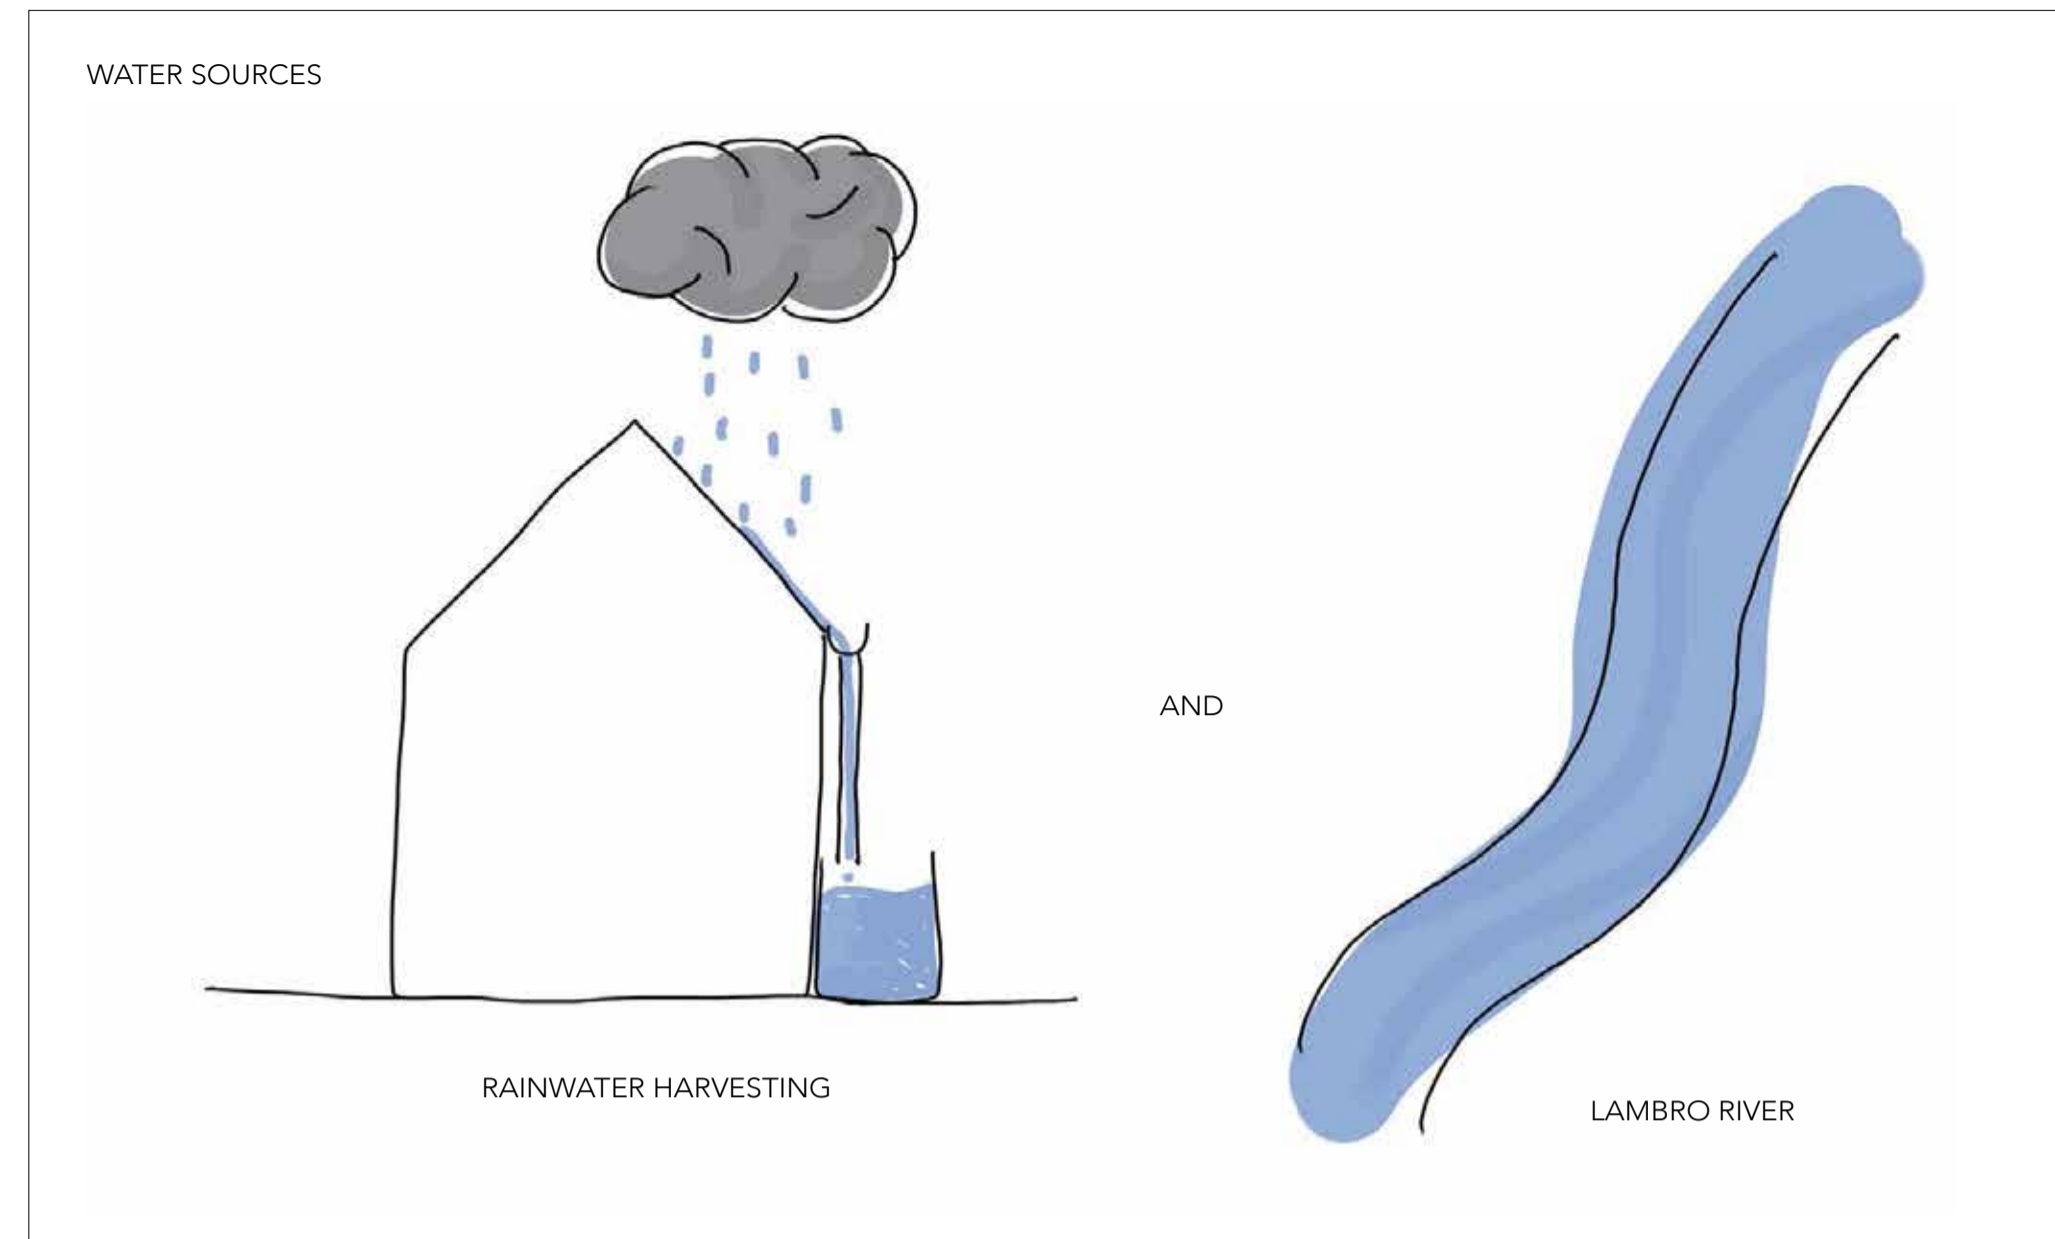

■ LAMBRO RIVER   ■ LOW > HIGH RISK   ■ WATER CANALS

SITE PLAN 1:5000

SECTION 1:500

SITE PLAN 1:500

FLOATING FARMS AND PADICULTURE

MEDMERRY - UNITED KINGDOM

TECKOP - NETHERLANDS