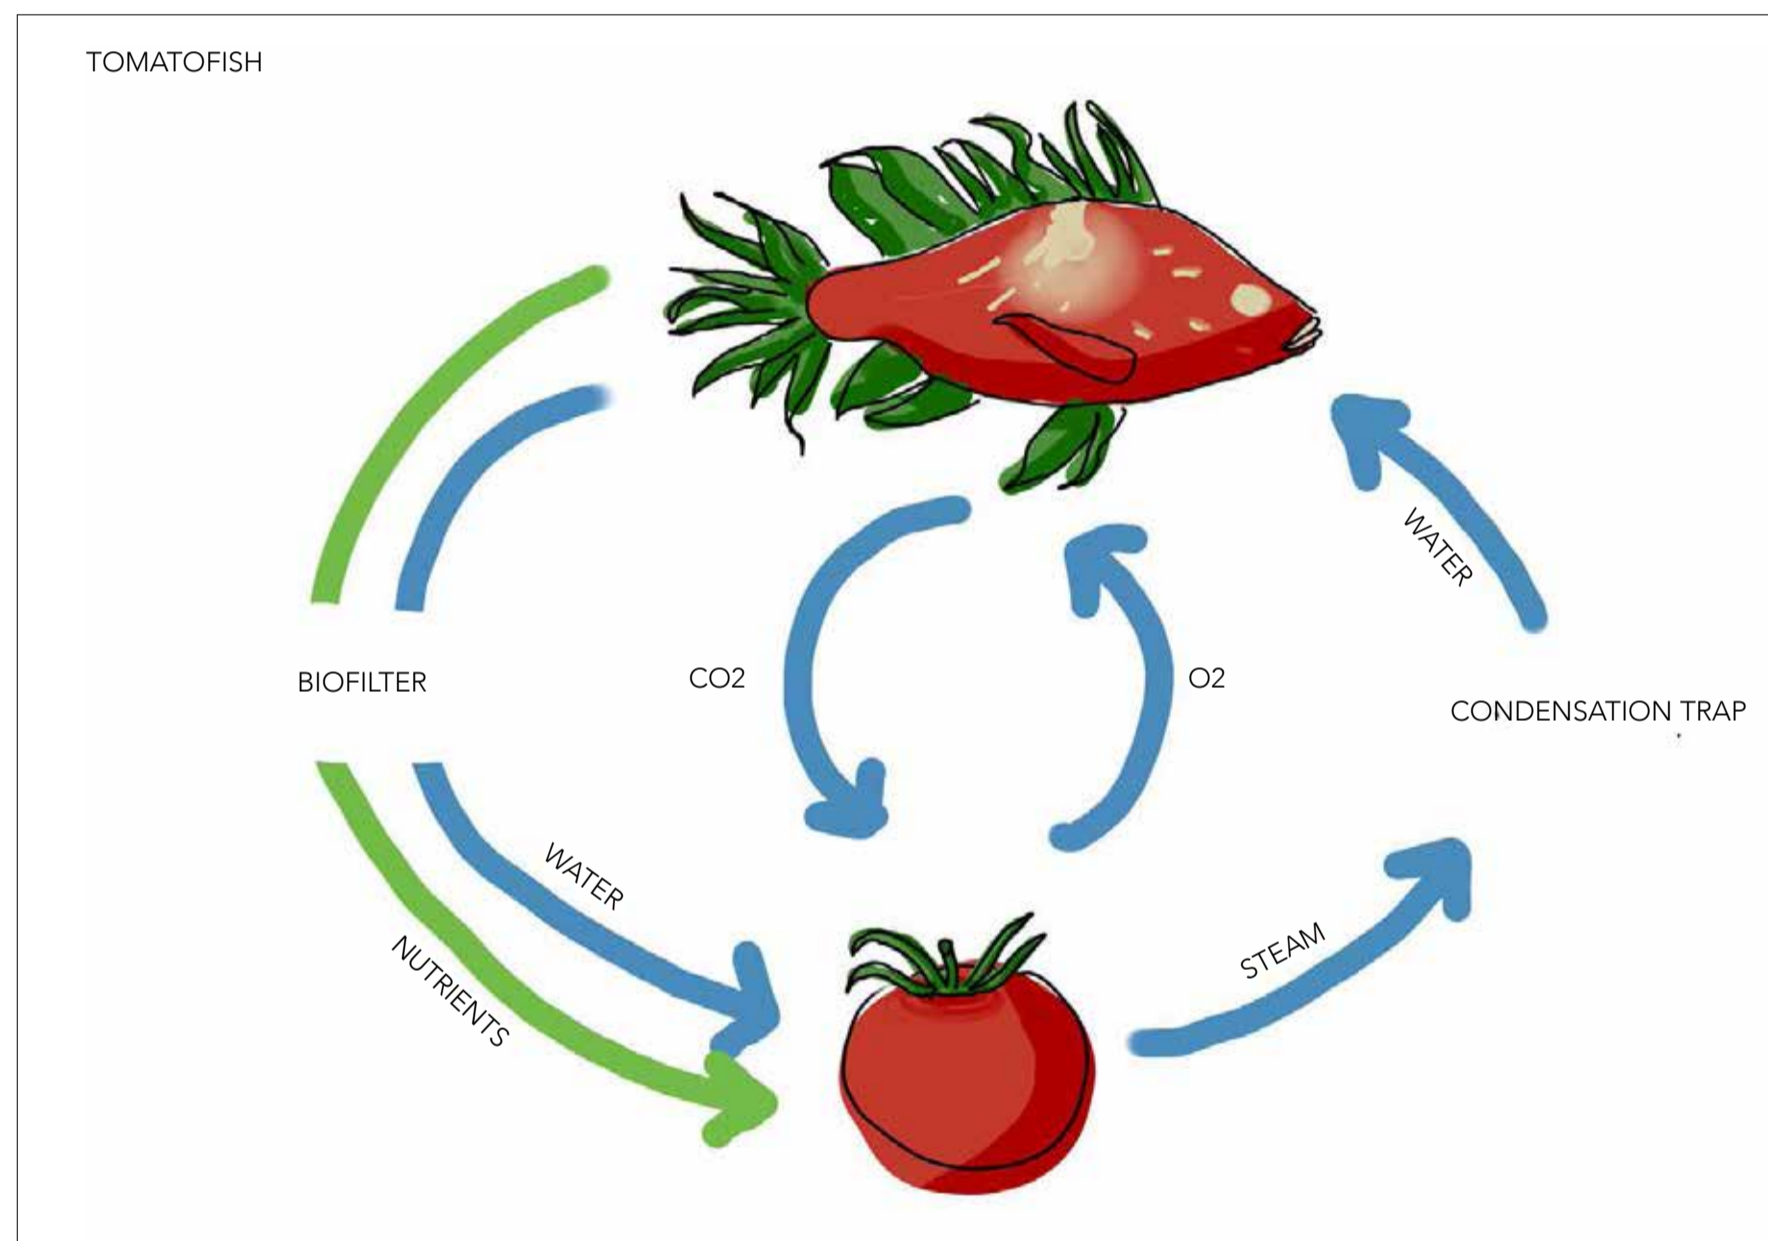

■ LAMBRO RIVER   ■ LOW > HIGH RISK   ■ WATER CANALS

SITE PLAN 1:5000

SECTION 1:500

SITE PLAN 1:500

FLOATING FARMS AND PADICULTURE

MEDMERRY - UNITED KINGDOM

TECKOP - NETHERLANDS