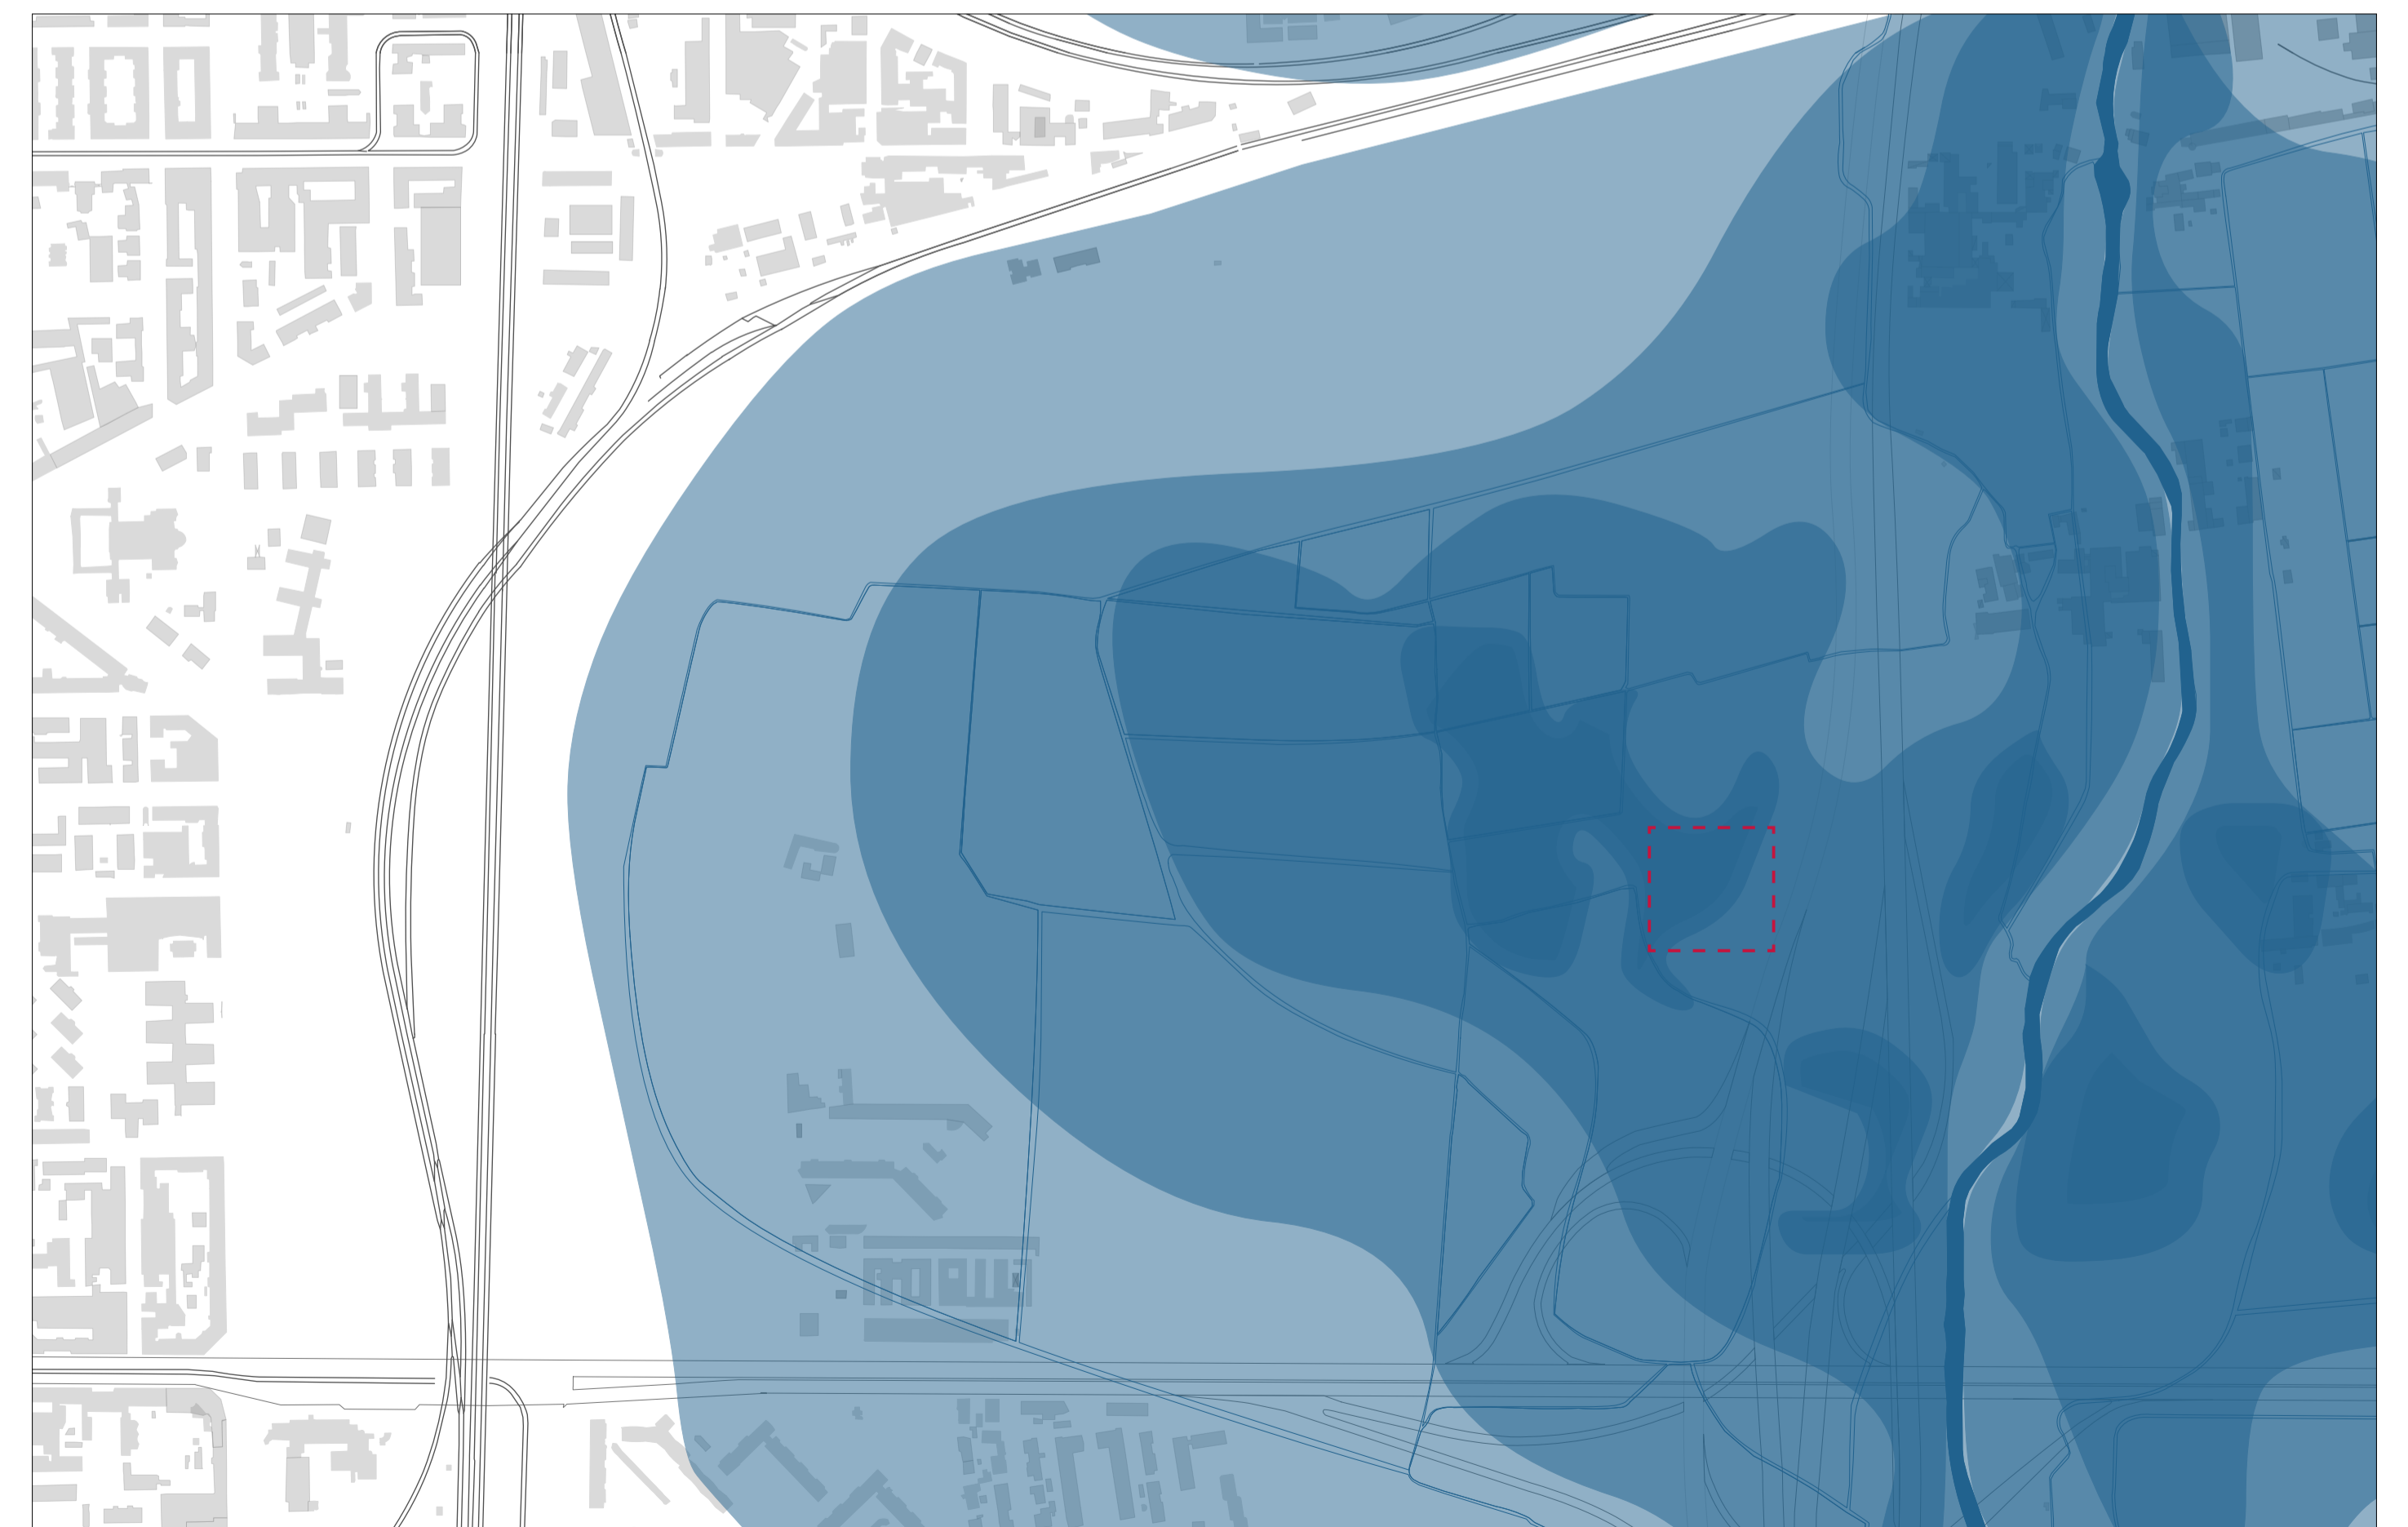

ORTICA SITE PLAN 1:5000

VEGETATION 1:5000

■ FIELDS / GRASS   ■ DRY LAND   ■ BUSHES   ■ TREES

ACCESSIBILITY 1:5000

■ NETWORK WITHIN SITE   ■ < 200M RADIUS - BUS, TRAM   ■ < 400M RADIUS - METRO

WATER - FLOODING 1:5000

■ LAMBRO RIVER   ■ LOW > HIGH RISK   ■ WATER CANALS

SITE PLAN 1:5000

SECTION 1:500

SITE PLAN 1:500

FLOATING FARMS AND PADICULTURE

MEDMERRY - UNITED KINGDOM

TECKOP - NETHERLANDS