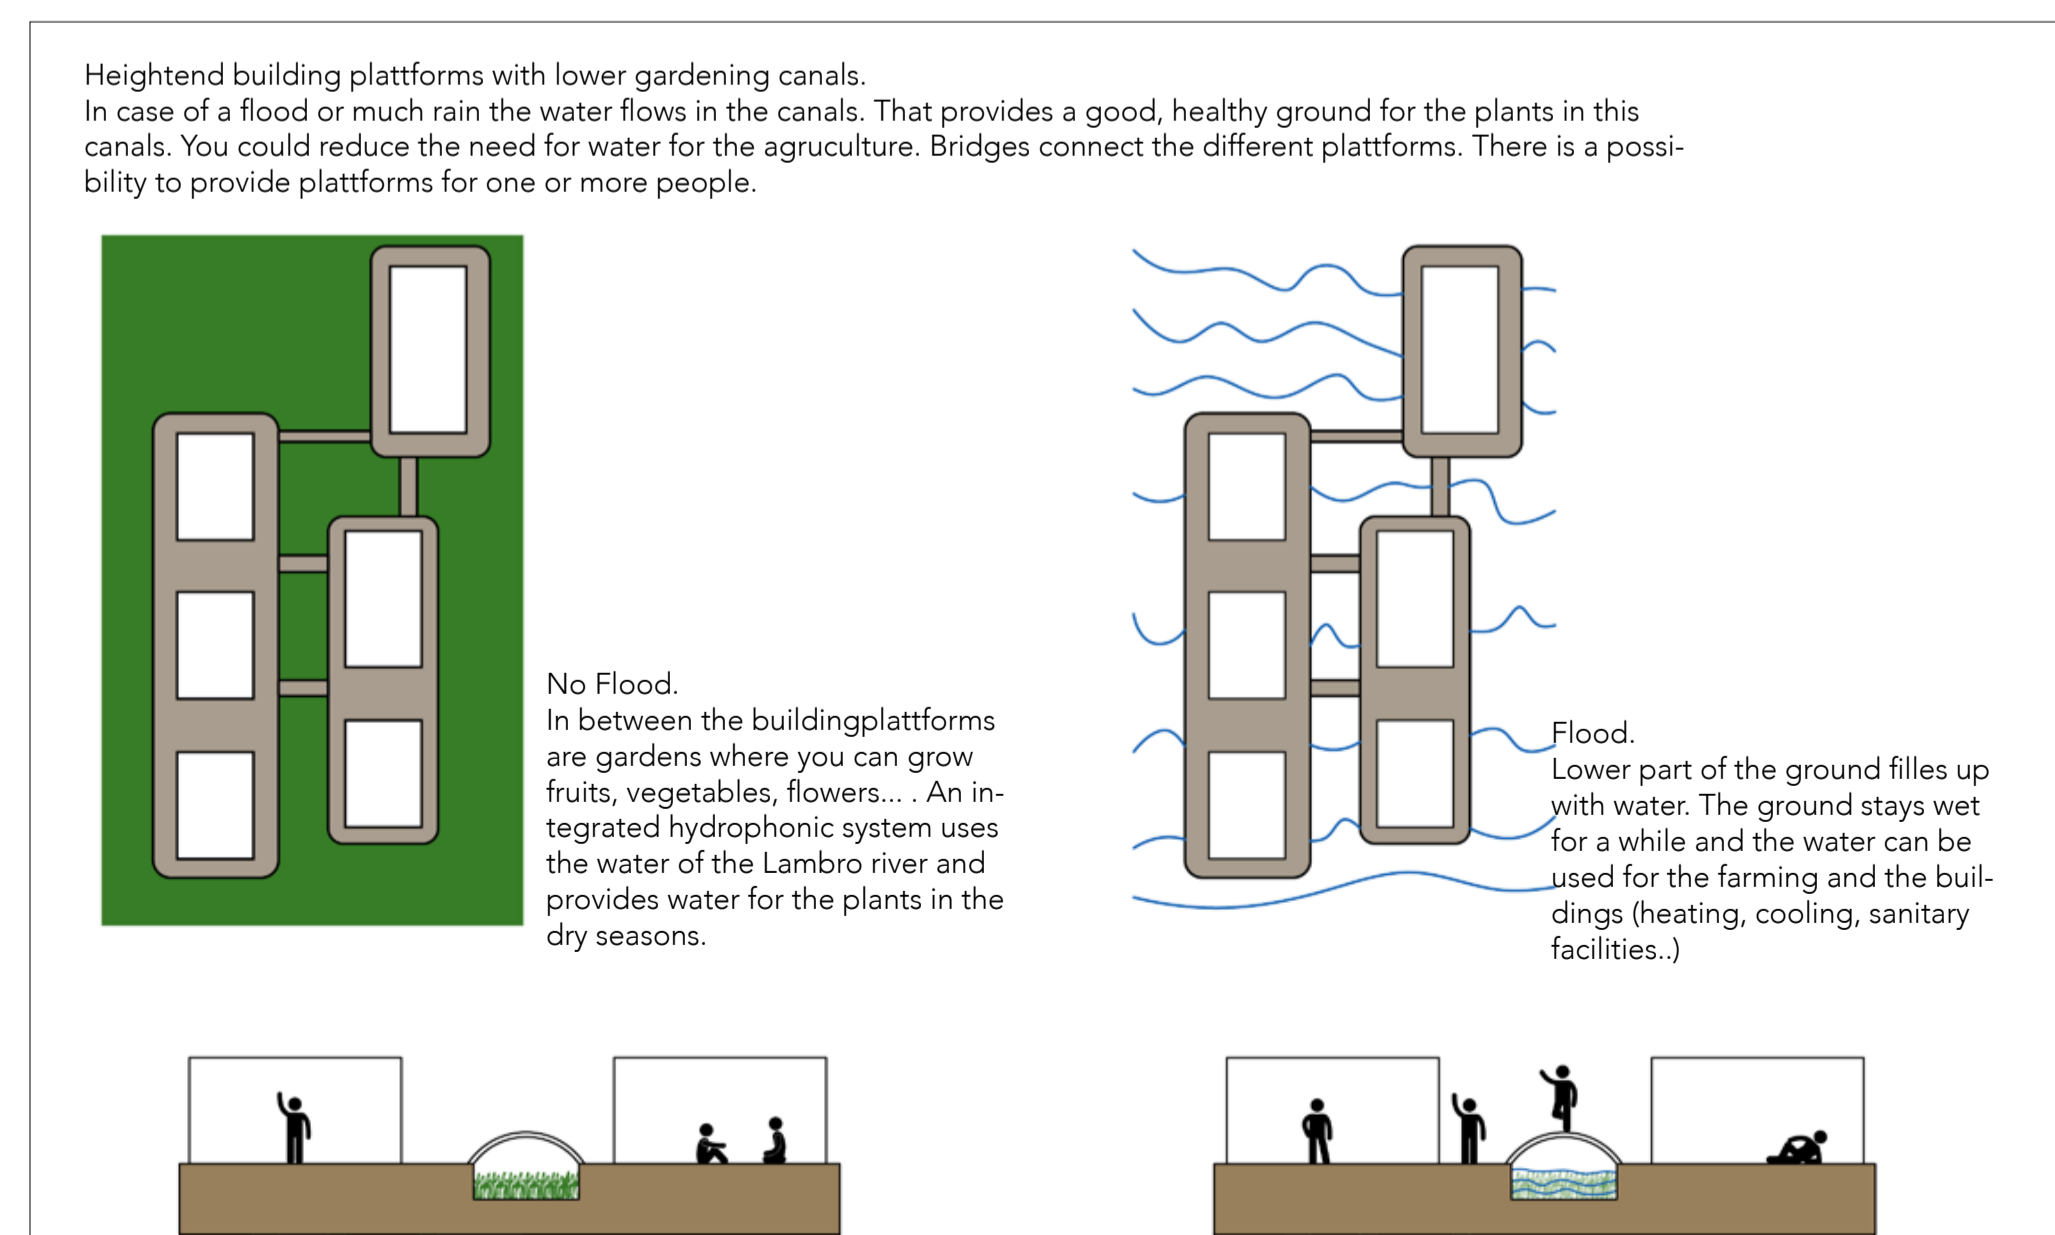

■ LAMBRO RIVER   ■ LOW > HIGH RISK   ■ WATER CANALS

SITE PLAN 1:5000

SECTION 1:500

SITE PLAN 1:500

FLOATING FARMS AND PADICULTURE

MEDMERRY - UNITED KINGDOM

TECKOP - NETHERLANDS