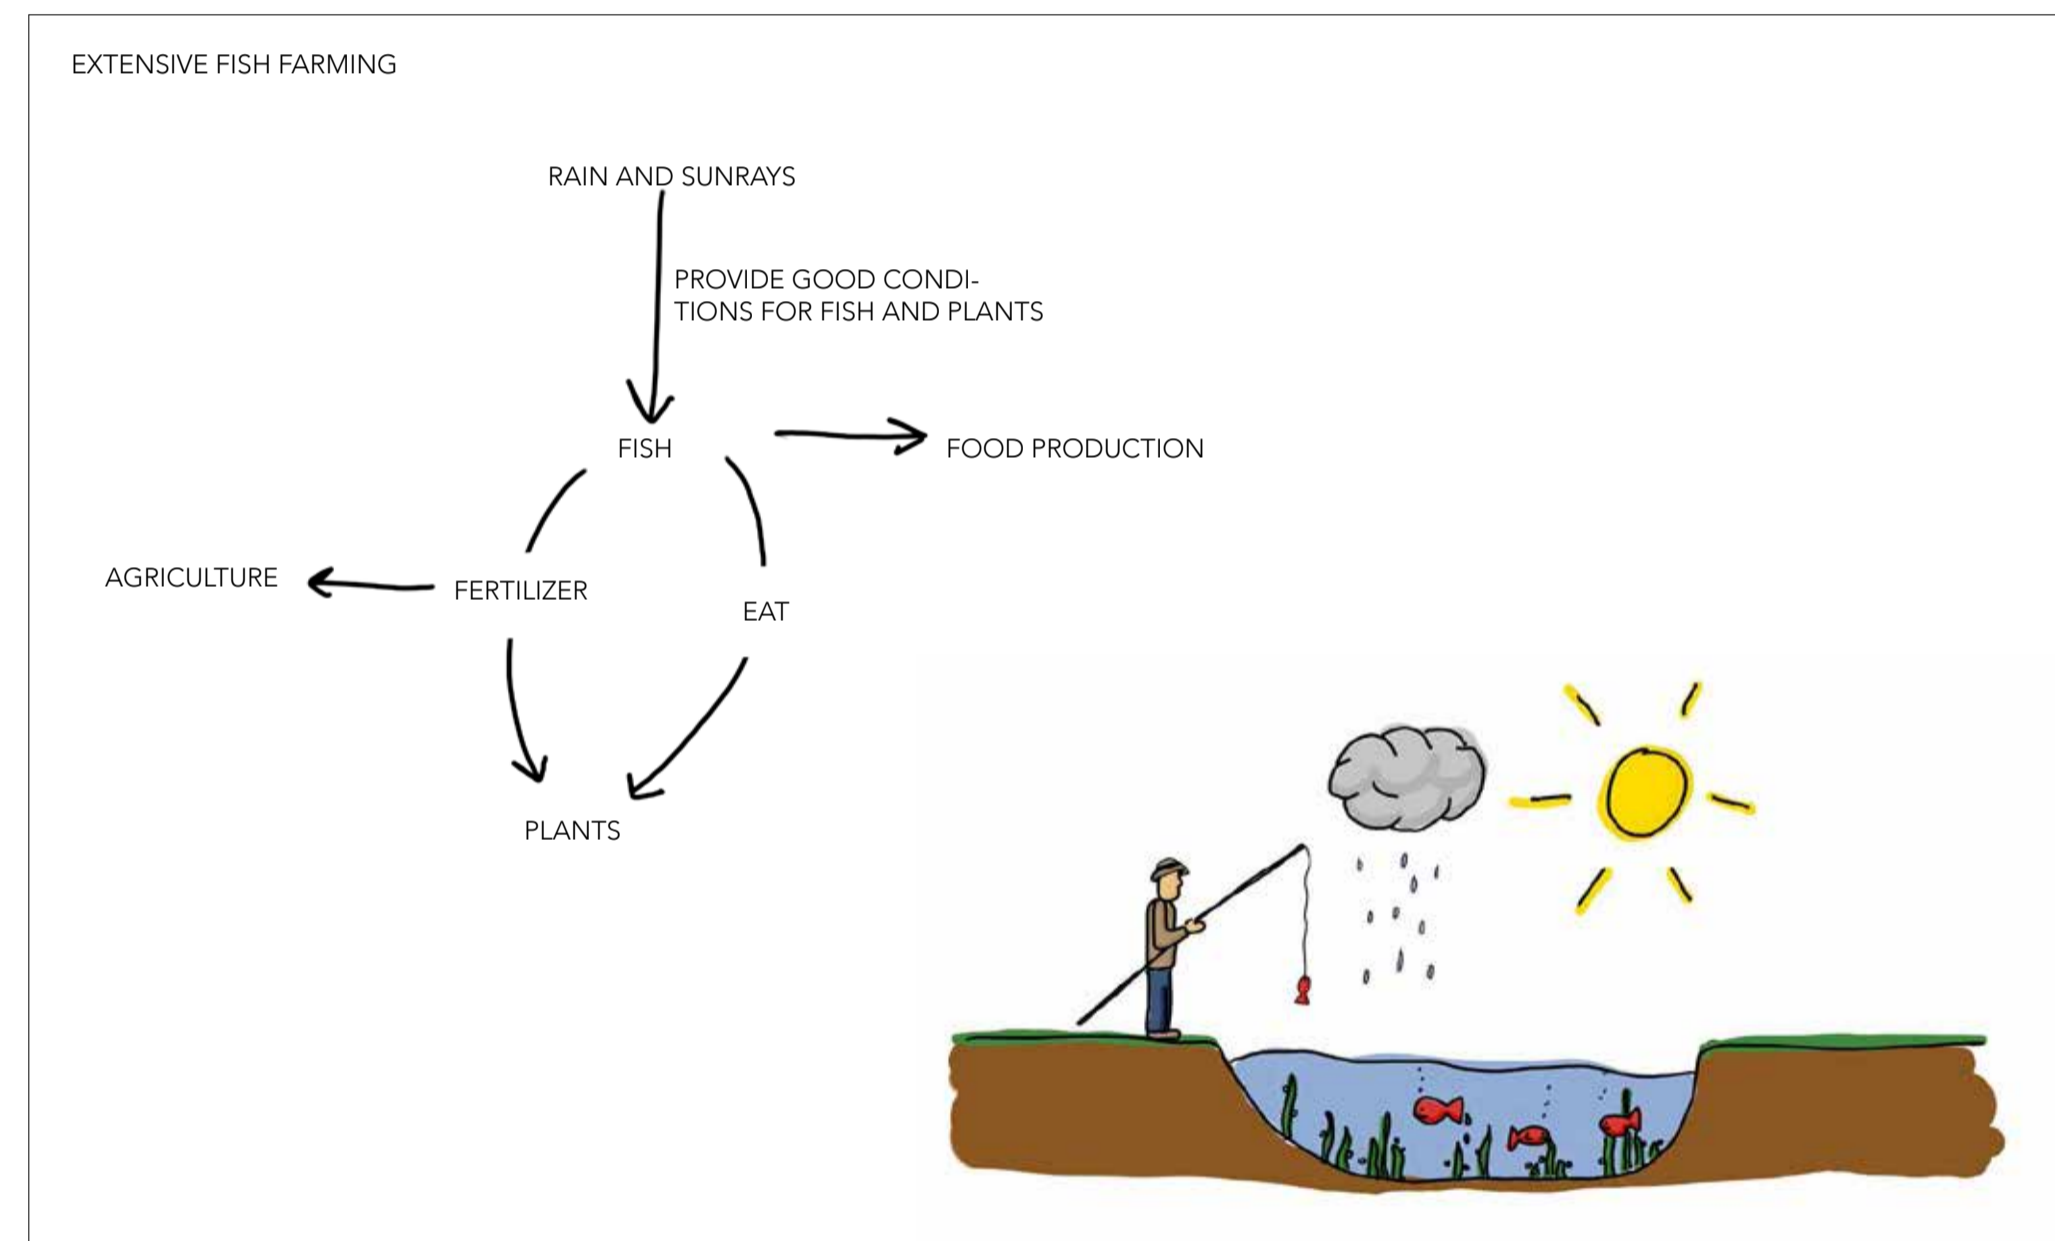

■ LAMBRO RIVER   ■ LOW > HIGH RISK   ■ WATER CANALS

SITE PLAN 1:5000

SECTION 1:500

SITE PLAN 1:500

FLOATING FARMS AND PADICULTURE

MEDMERRY - UNITED KINGDOM

TECKOP - NETHERLANDS