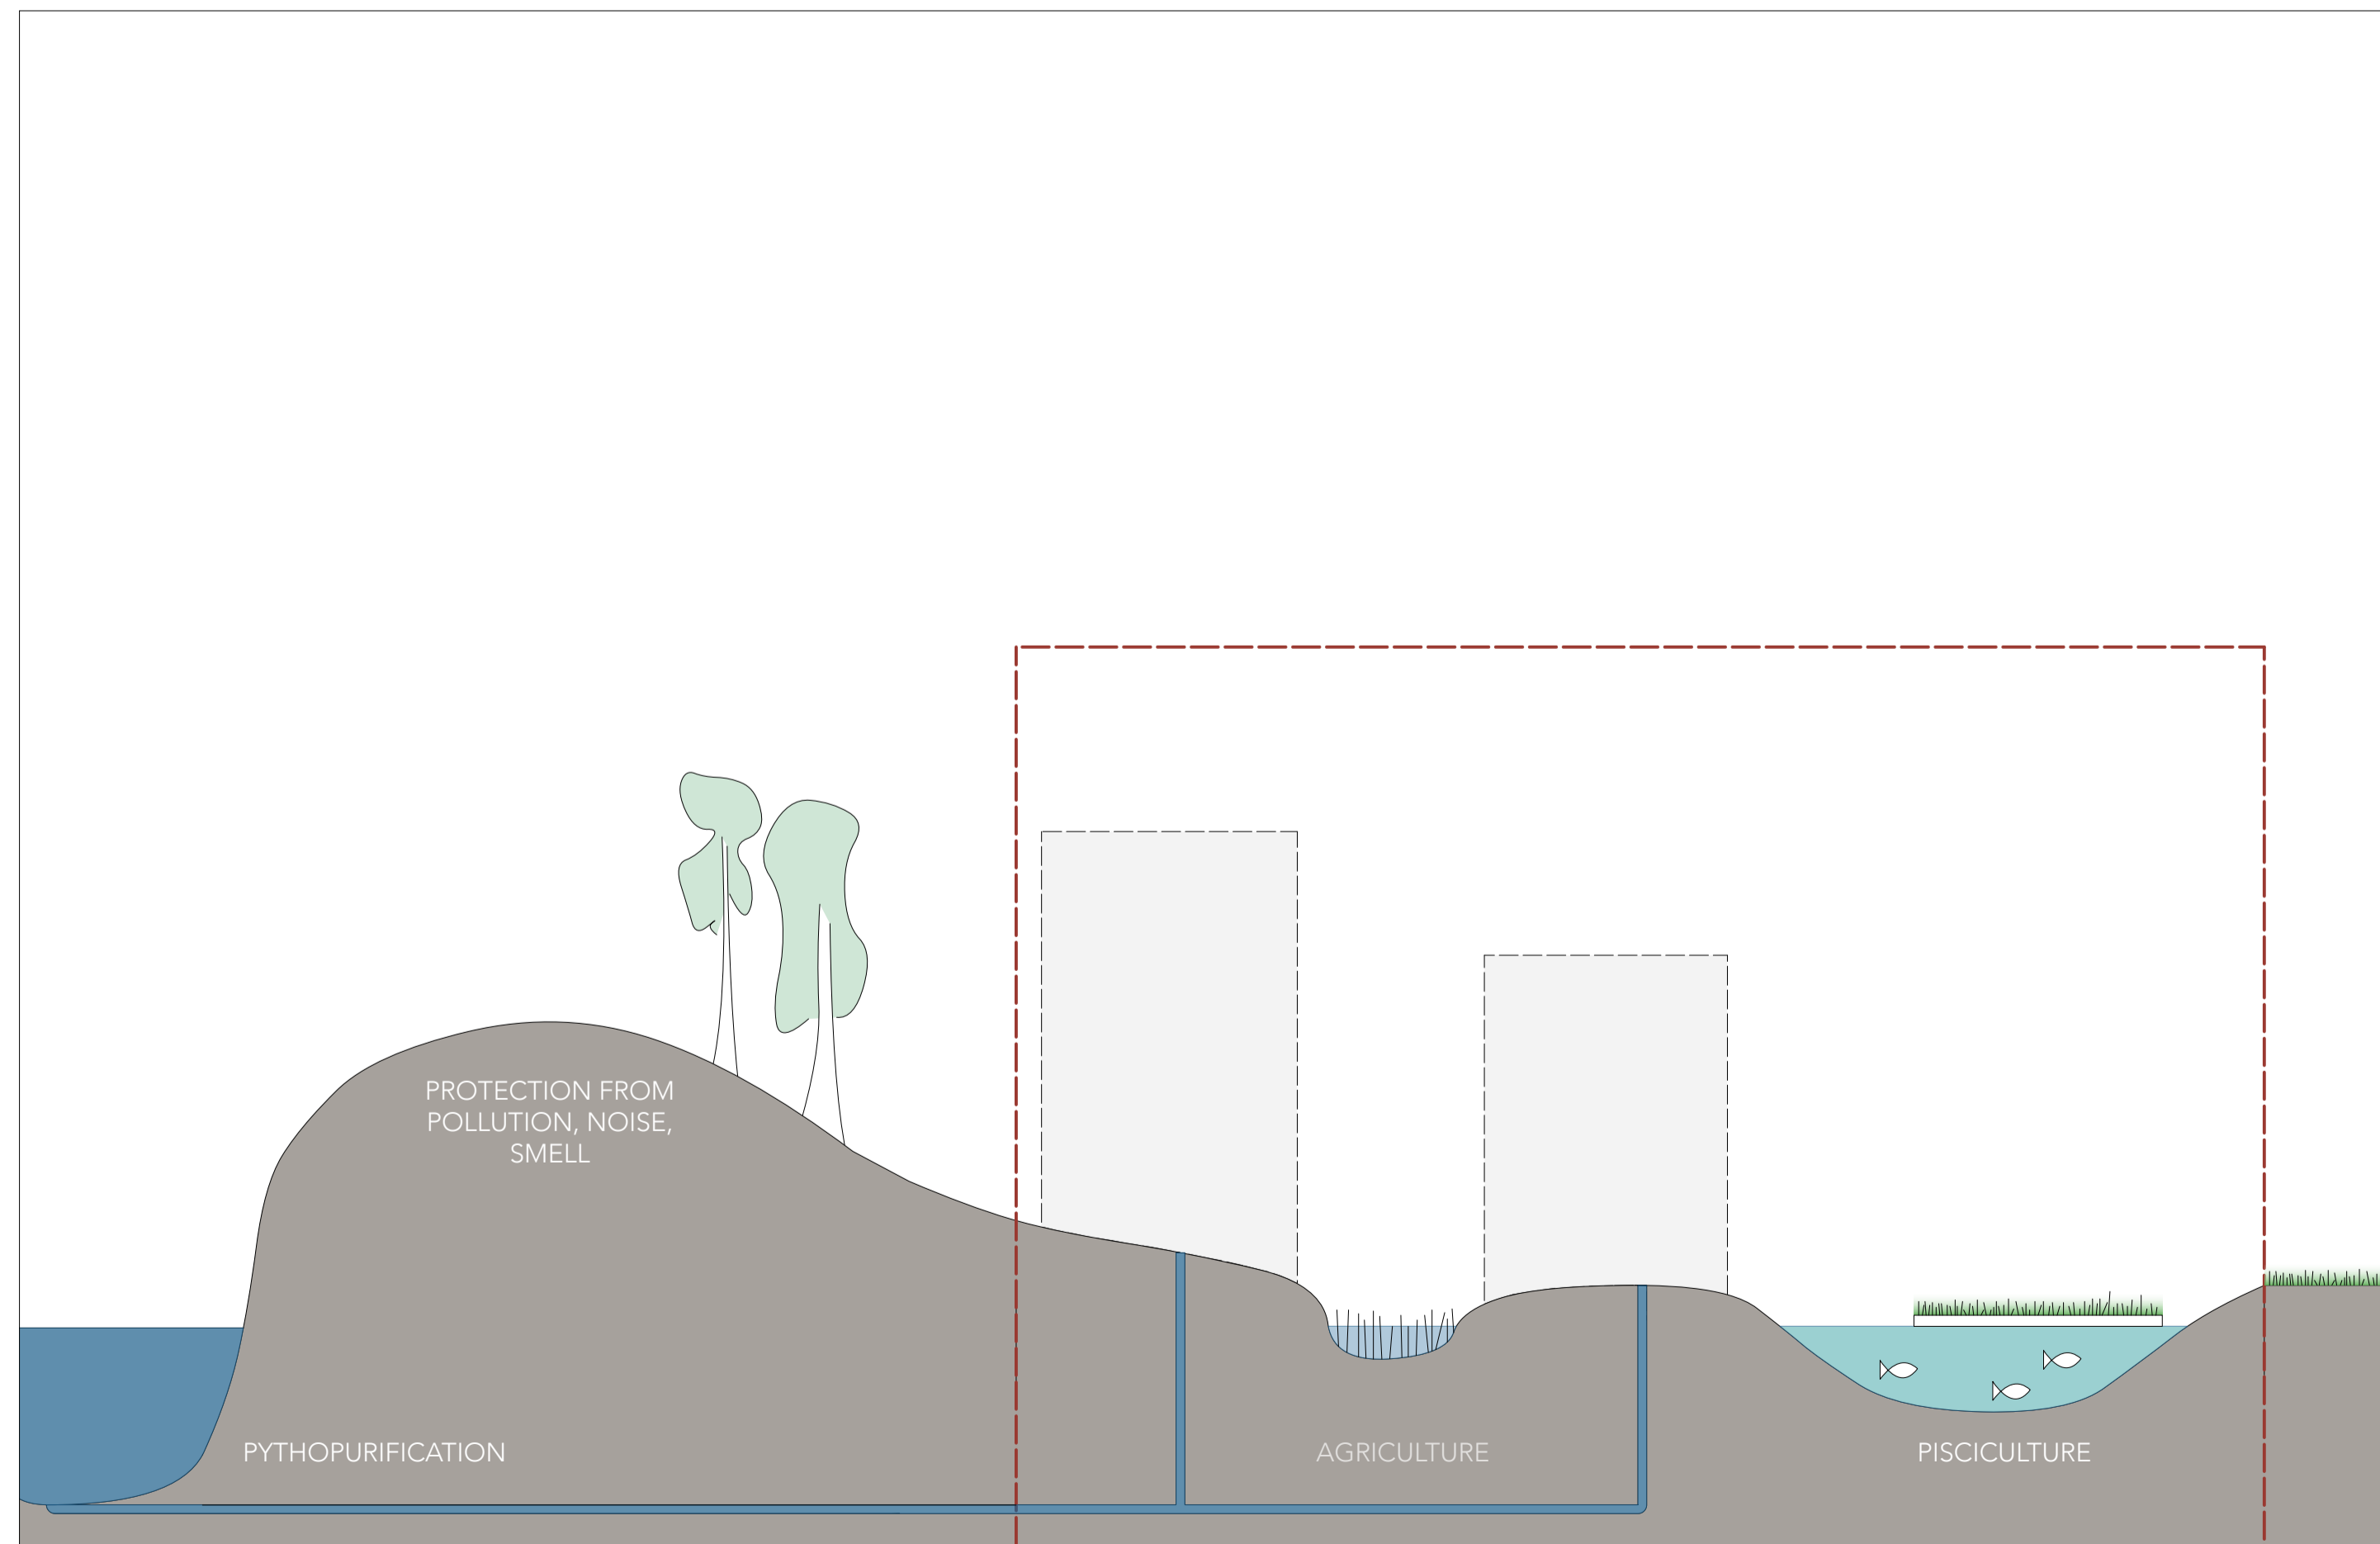

ORTICA SITE PLAN 1:5000

VEGETATION 1:5000

■ FIELDS / GRASS   ■ DRY LAND   ■ BUSHES   ■ TREES

ACCESSIBILITY 1:5000

■ NETWORK WITHIN SITE   ■ < 200M RADIUS - BUS, TRAM   ■ < 400M RADIUS - METRO

WATER - FLOODING 1:5000

■ LAMBRO RIVER   ■ LOW > HIGH RISK   ■ WATER CANALS

SITE PLAN 1:5000

SECTION 1:500

SITE PLAN 1:500

FLOATING FARMS AND PADICULTURE

MEDMERRY - UNITED KINGDOM

TECKOP - NETHERLANDS